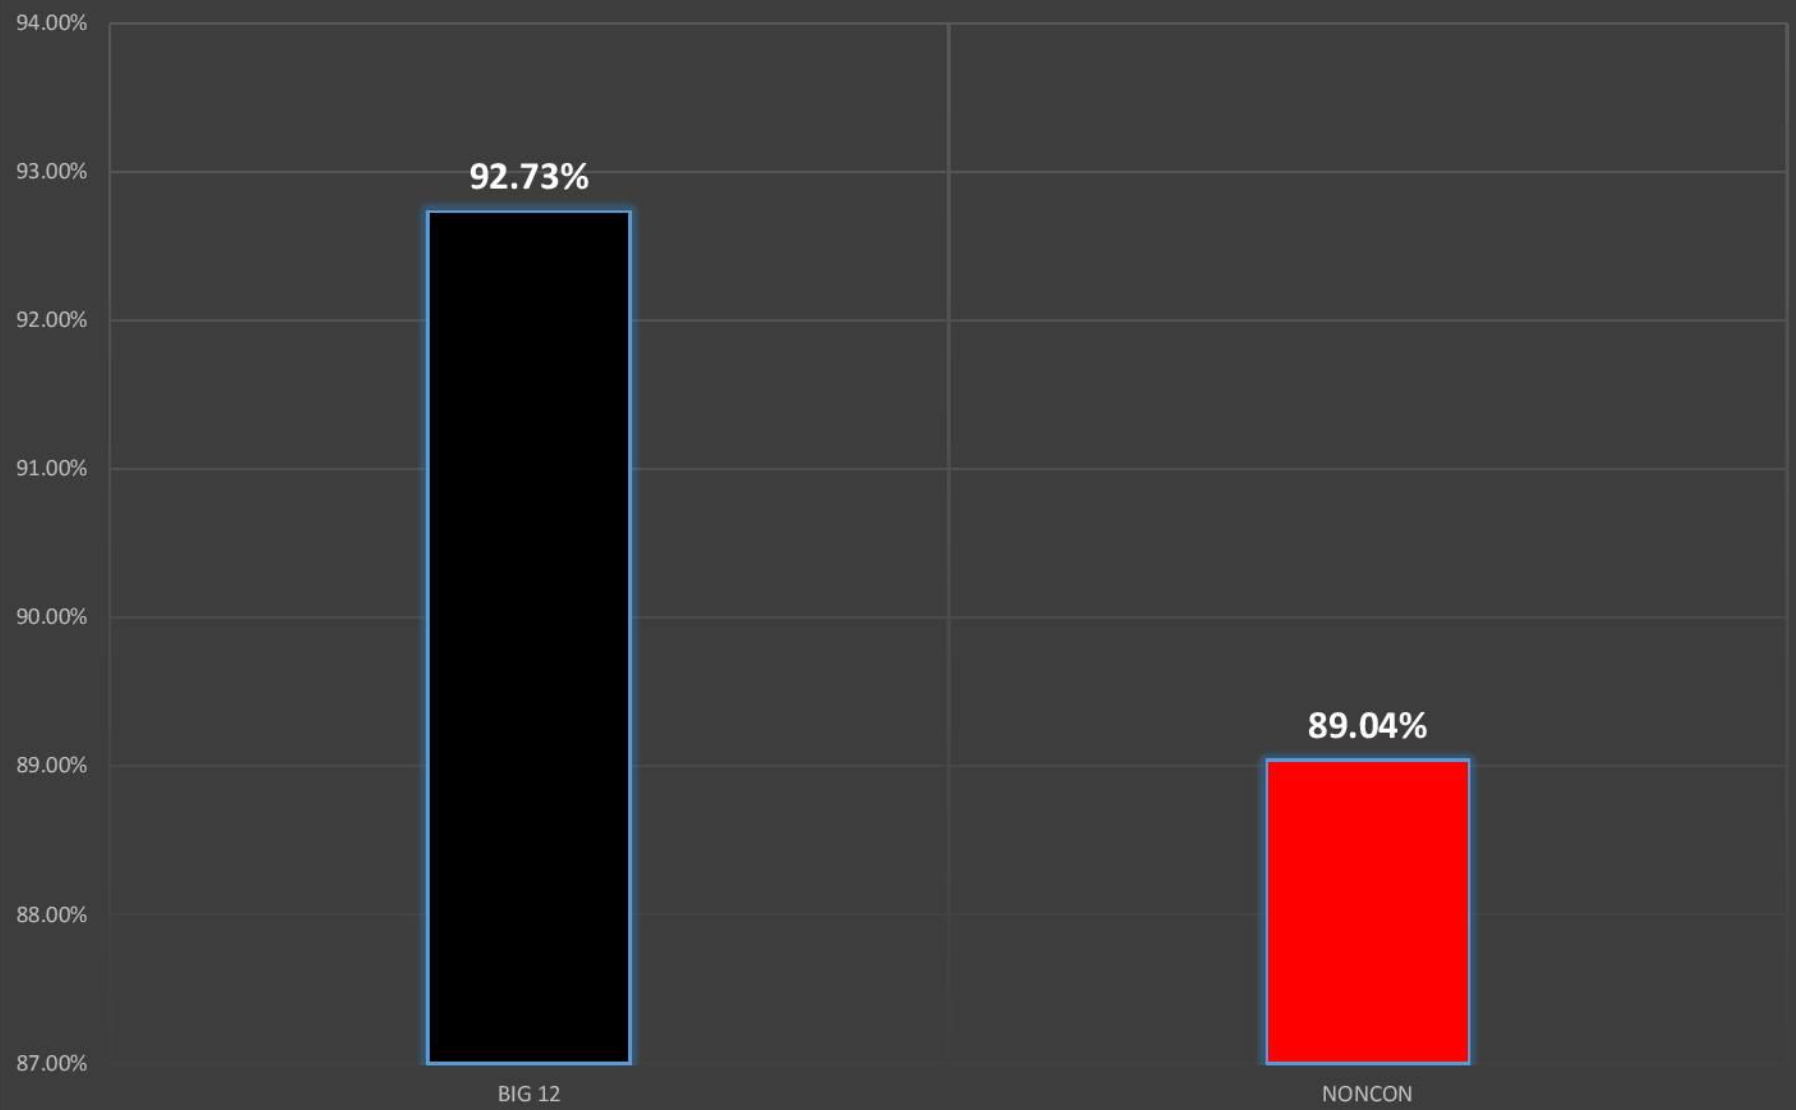

Average of Percent Full

OSU Football Stadium Attendance Capacity Trend : 2005-2017

Conference